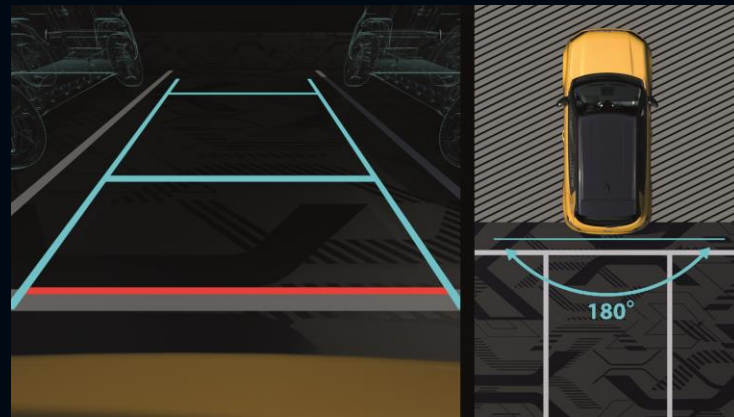

180 DEGREE REAR PARKING CAMERA WITH DRONE VIEW

The Altitude Rear Parking Camera with 180 degree functionality and Drone View will make parking your Jeep Avenger anywhere utterly effortless.