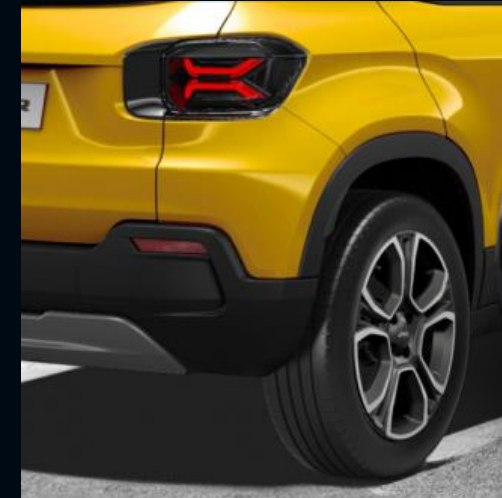

FULL-LEDs FRONT & REAR AND 18" ALLOY WHEELS

The new Summit is equipped with exclusive 18" alloy wheels, adding an extra touch of personality to the model. Also, full-LED projector headlights and taillights provide optimal illumination on all your adventures.